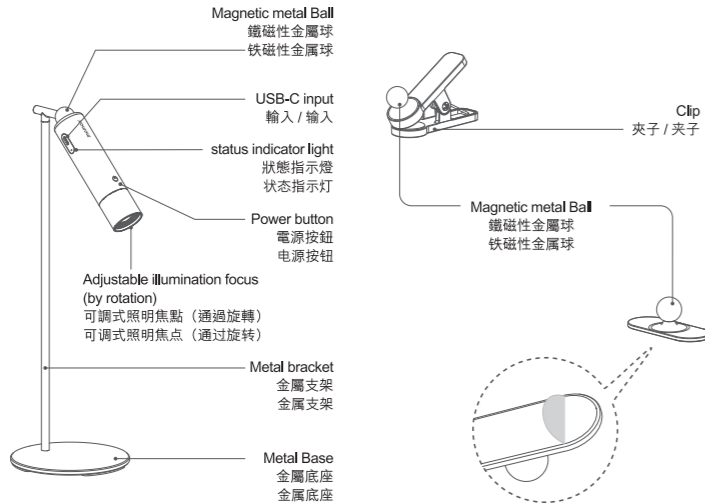

INSTRUCTION MANUAL

使用說明 / 使用说明

momax

SNAPLUX

Portable LED Lamp
可携式床头燈
便携式床头灯

QL12

INTRODUCTION

介紹 / 介绍

可携式床头灯是一種多功能便攜式照明解決方案，可用於各種環境。它具有時尚而現代的設計，夜燈由可充電鋰離子電池供電，可在 3 小時內充滿電，並在最大光亮度下提供長達 3 小時的照明時間或最小光亮度下提供長達 30 小時的照明時間。它具有三個亮度級別、磁性安裝設計和可調節照明焦點。

便携式床头灯是一种多功能便携式照明解决方案，可用于各种环境。它具有时尚而现代的设计，夜灯由可充电锂离子电池供电，可在 3 小时内充满电，并在最大光亮度下提供长达 3 小时的照明时间或最小光亮度下提供长达 30 小时的照明时间。它具有三个亮度级别、磁性安装设计和可调节照明焦点。

USER GUIDE

用戶指南 / 用户指南

Before use, please use the wrench to install the screw into the metal ball.

使用前，請用扳手將螺絲安裝到金屬底座上。
使用前，請用扳手將螺絲安裝到金屬底座上。

Install the "Portable LED Lamp" to the magnetic metal ball.

將“可携式床头燈”安裝到磁性金屬球上。
將“便携式床头灯”安裝到磁性金屬球上。

User could adjust the angle through the magnetic metal ball joint design, and they could also adjust the illumination focus of light by rotating the front head.

- Clockwise is concentrated focus.
- Anti-Clockwise is diffused focus.

用戶可以通過磁性金屬球形接頭設計來調節角度，還可以通過旋轉燈前位置來調節光線的照射焦點。
- 順時針方向調節為聚焦。
- 逆時針方向調節為散焦。

用户可以通过磁性金属球形接头设计来调节角度，还可以通过旋转灯前位置来调节光线的照射焦点。
- 顺时针方向调节为聚焦。
- 逆时针方向调节为散焦。

1. Long Press button to turn On/Off the LED light. The brightness will be recorded as the same setting as last time when you are turning off the power.
2. Short Press button to set the Light intensity level, the sequence is following as the cycle: "Low > Medium > High > Medium > Low"
3. For the Status indicator light, it will be Red color while charging and turn to Green color while fully charged.

1. 長按按鈕 可開啟/關閉 LED 燈電源。關閉電源時，亮度將被記錄為關閉時的相同設置。
2. 短按按鈕 設置光強度級別，順序如下循環：“低>中>高>中>低”。
3. 狀態指示燈，充電時為紅色，充滿電後變為綠色。

1. 長按按鈕 可开启/关闭 LED 灯电源。关闭电源时，亮度将被记录为关闭时的相同设置。
2. 短按按钮 设置光强度级别，顺序如下循环：“低>中>高>中>低”。
3. 状态指示灯，充电时为红色，充满电后变为绿色。

MAINTENANCE

維護 / 维护

1. To keep the product surface clean and bright, please clean it regularly (recommended once every two months).
2. When cleaning ordinary dust, just wipe it with a soft cleaning cloth dipped in water.
3. For stains that cannot be removed with water, please wipe them with a cleaning cloth dipped in soapy water.
4. Do not use highly volatile or corrosive liquids (such as gasoline, Tian Na water, etc.) to wipe the lamp to avoid discoloration or damage.

1. 為保持產品表面清潔光亮，請定期清潔（建議每兩個月一次）。
2. 清潔普通灰塵時，只需使用柔軟的清潔布蘸水擦拭即可。
3. 對於無法用水去除的污漬，請用清潔布蘸肥皂水擦拭。
4. 請勿使用高揮發性或腐蝕性液體（如汽油、天納水等）擦拭燈具，以免變色或損壞。

1. 为保持产品表面清洁光亮，请定期清洁（建议每两个月一次）。
2. 清洁普通灰尘时，只需使用柔软的清抹布蘸水擦拭即可。
3. 对于无法用水去除的污渍，请用清洁布蘸肥皂水擦拭。
4. 请勿使用高挥发性或腐蚀性液体（如汽油、天纳水等）擦拭灯具，以免变色或损坏。

www.momax.net

SPECIFICATION

產品規格 / 产品规格

MODEL: QL12	
USB-C Input	: 5V = 1A
Power	: 4W
Battery capacity	: 1200mAh
Charging time	: 3 hours
Working time	: Up to 3 hours (Brightest) or 30 hours (Darkest)
Type	: LED
Luminous	: 130lm (max.)
Luminous range	: 120°
Color Temperature	: 4000K
CRI(ra)	: >=80
Material	: ABS+PMMA
Size	: Φ33 x 127 mm
Weight	: 108g ± 10g

型號: QL12	
USB-C輸入	: 5V = 1A
功率	: 4W
電池容量	: 1200mAh
充電時間	: 3 小時
續航時間	: 長達>3小時(最亮)或者 >30小時(最暗)
類型	: LED
光通量	: 130lm (max.)
發光範圍	: 120°
色溫	: 4000K
顯色指數	: >=80
材質	: ABS+PMMA
尺寸	: Φ33 x 127 mm
重量	: 108g ± 10g