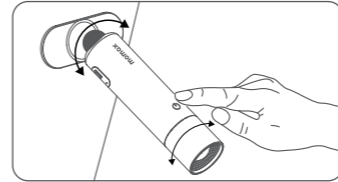

User could adjust the angle through the magnetic metal ball joint design, and they could also adjust the illumination focus of light by rotating the front head.

- Clockwise is concentrated focus.
- Anti-Clockwise is diffused focus.

用戶可以通過磁性金屬球形接頭設計來調節角度，還可以通過旋轉燈前位置來調節光線的照射焦點。
- 順時針方向調節為聚焦。
- 逆時針方向調節為散焦。

用户可以通过磁性金属球形接头设计来调节角度，还可以通过旋转灯前位置来调节光线的照射焦点。
- 顺时针方向调节为聚焦。
- 逆时针方向调节为散焦。

1. Long Press button to turn On/Off the LED light. The brightness will be recorded as the same setting as last time when you are turning off the power.
2. Short Press button to set the Light intensity level, the sequence is following as the cycle: "Low > Medium > High > Medium > Low"
3. For the Status indicator light, it will be Red color while charging and turn to Green color while fully charged.

1. 長按按鈕 可開啟/關閉 LED 燈電源。關閉電源時，亮度將被記錄為關閉時的相同設置。
2. 短按按鈕 設置光強度級別，順序如下循環：“低>中>高>中>低”。
3. 狀態指示燈，充電時為紅色，充滿電後變為綠色。

1. 長按按鈕 可开启/关闭 LED 灯电源。关闭电源时，亮度将被记录为关闭时的相同设置。
2. 短按按钮 设置光强度级别，顺序如下循环：“低>中>高>中>低”。
3. 状态指示灯，充电时为红色，充满电后变为绿色。

MAINTENANCE

維護 / 维护

1. To keep the product surface clean and bright, please clean it regularly (recommended once every two months).
2. When cleaning ordinary dust, just wipe it with a soft cleaning cloth dipped in water.
3. For stains that cannot be removed with water, please wipe them with a cleaning cloth dipped in soapy water.
4. Do not use highly volatile or corrosive liquids (such as gasoline, Tian Na water, etc.) to wipe the lamp to avoid discoloration or damage.

1. 為保持產品表面清潔光亮，請定期清潔（建議每兩個月一次）。
2. 清潔普通灰塵時，只需使用柔軟的清潔布蘸水擦拭即可。
3. 對於無法用水去除的污漬，請用清潔布蘸肥皂水擦拭。
4. 請勿使用高揮發性或腐蝕性液體（如汽油、天納水等）擦拭燈具，以免變色或損壞。

1. 为保持产品表面清洁光亮，请定期清洁（建议每两个月一次）。
2. 清洁普通灰尘时，只需使用柔软的清抹布蘸水擦拭即可。
3. 对于无法用水去除的污渍，请用清洁布蘸肥皂水擦拭。
4. 请勿使用高挥发性或腐蚀性液体（如汽油、天纳水等）擦拭灯具，以免变色或损坏。

www.momax.net

SPECIFICATION

產品規格 / 产品规格

MODEL: QL12	
USB-C Input	: 5V = 1A
Power	: 4W
Battery capacity	: 1200mAh
Charging time	: 3 hours
Working time	: Up to 3 hours (Brightest) or 30 hours (Darkest)
Type	: LED
Luminous	: 130lm (max.)
Luminous range	: 120°
Color Temperature	: 4000K
CRI(ra)	: >=80
Material	: ABS+PMMA
Size	: Φ33 x 127 mm
Weight	: 108g ± 10g

型號: QL12	
USB-C輸入	: 5V = 1A
功率	: 4W
電池容量	: 1200mAh
充電時間	: 3 小時
續航時間	: 長達>3小時(最亮)或者 >30小時(最暗)
類型	: LED
光通量	: 130lm (max.)
發光範圍	: 120°
色溫	: 4000K
顯色指數	: >=80
材質	: ABS+PMMA
尺寸	: Φ33 x 127 mm
重量	: 108g ± 10g

型号: QL12	
USB-C输入	: 5V = 1A
功率	: 4W
电池容量	: 1200mAh
充电时间	: 3 小时
续航时间	: 长达>3小时(最亮)或者 >30小时(最暗)
类型	: LED
光通量	: 130lm (max.)
发光范围	: 120°
色温	: 4000K
显色指数	: >=80
材质	: ABS+PMMA
尺寸	: Φ33 x 127 mm
重量	: 108g ± 10g

WARNING