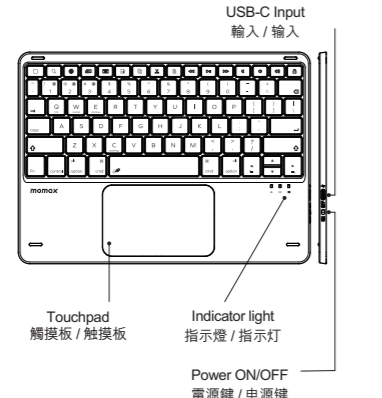

Table with 2 columns: Function (功能/功能) and Operating instructions (操作指示 / 操作指示). Includes sections for Power On/Off, Wireless Pairing, Connected Back, Disconnect Over distance, and Fn combinations.

Table with 2 columns: Function (功能/功能) and Operating instructions (操作指示 / 操作指示). Includes sections for Fn + Left, Fn + Right, and Fn + C.